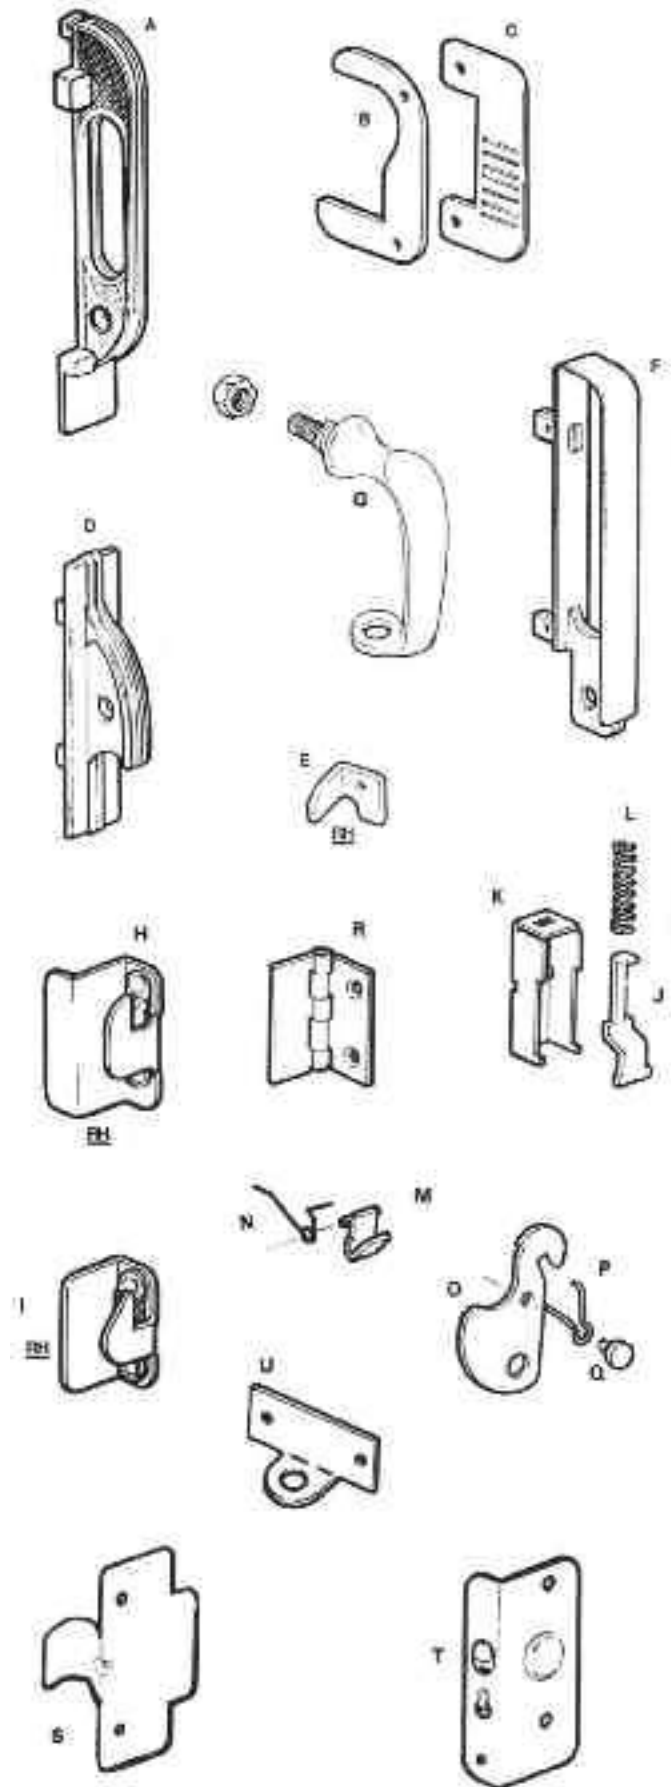

INTERIOR PRODUCTS

Interior Products

- A. #30101 Locker Handle
- B. #30103 Standard Latch Lifter
- C. #30104 Solid Latch Lifter
- D. #30105 Locker Handle
- E. #30701 (R.H.) / #30702 (L.H.) Padlock Clip
- F. #30107 Bar & Strap Handle
- G. #30113 Wire Mesh Locker Handle
- H. #30301 (R.H.) / #30302 (L.H.) Lock Bar Hook
- I. #30303 (R.H.) / #30304 (L.H.) Lock Bar Hook
- J. #30501 (Nylon) / #30502 (Steel) Latch Finger
- K. #30503 Housing for Latch Finger
- L. #31501 Spring for Latch Finger
- M. #30505 Latch Finger
- N. #31503 Spring for Latch Finger
- O. #30507 Latch Handle for Box Locker
- P. #31505 Spring for B. L. Latch
- Q. #32005 Stud for B. L. Latch
- R. #31101 Hinge
- S. #30703 Door-Pull Strike
- T. #30705 Cover Plate w/Spring
- U. #30711 Basket Rack Padlock Clip

INTERIOR Door & Frame and Body Parts are available — please see us for these. Replacement Lock Bars are also available.