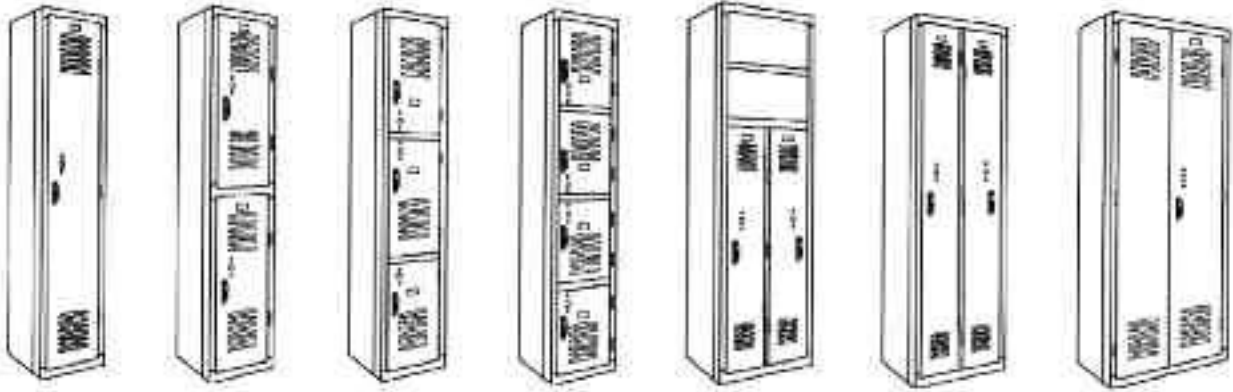

LOCKER TYPES & OPTIONS

A CONFIGURATION FOR YOUR APPLICATION

A. Single Tier B. Double Tier C. Triple Tier D. Four Tier E. Two Person F. Duplex G. Double Door

- A. Single Tier is our most popular general purpose locker. Full height storage for long articles. Includes hat/book shelf 9" down (12" down on 9" wide lockers).
- B. Double Tier accommodates two users in the space of one single tier.
- C. Triple Tier provides more openings in less space. Ideal for smaller articles.
- D. Four Tier provides exceptionally safe, secure personal storage in an efficient configuration. Ideal for small items and books.

- E. Two Person provides long article height in less floor space. Locking device in coat compartment opens full width. private hat/book compartment above. Coat rods supplied with 18" and 21" deep lockers.
- F. Duplex provides efficient long article storage when available floor space is limited. Includes hat/book shelf 12" down on 60" height and 18" down on 72" height. Coat rods supplied with 18" and 21" deep lockers.
- G. Double Door configuration is perfect for 24" wide lockers where door swing space is limited. Includes hat/book shelf 9" down. Coat rods supplied with 18", 21" and 24" deep lockers. Many custom options are available.

All lockers shown above come with pre-locking, two-point or three-point latching system, coat hooks (except Four Tier), and number plates. All Republic lockers have provisions for padlock attachment and built-in locks.

3-High 4-High 5-High 6-High

Box Lockers are designed for personal storage of small items. Ideal for employee locker rooms, school gym/team rooms, and health and fitness facilities.

Includes combination padlock attachment with lock strike and number plates. Also available in 8-High and 9-High.