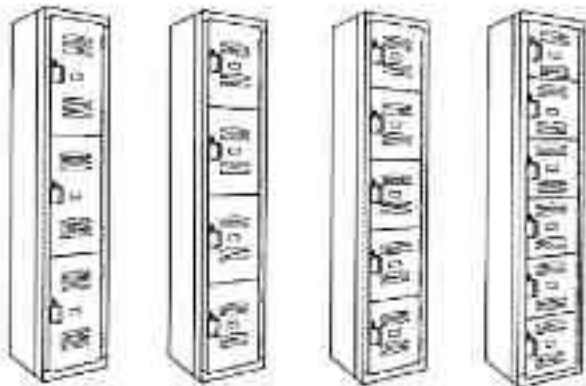

LOCKER TYPES & OPTIONS

A CONFIGURATION FOR YOUR APPLICATION

A. Single Tier B. Double Tier C. Triple Tier D. Four Tier E. Two Person F. Duplex G. Double Door

- A. Single Tier is our most popular general purpose locker. Full height storage for long articles. Includes hat/book shelf 9" down (12" down on 9" wide lockers).
- B. Double Tier accommodates two users in the space of one single tier.
- C. Triple Tier provides more openings in less space. Ideal for smaller articles.
- D. Four Tier provides exceptionally safe, secure personal storage in an efficient configuration. Ideal for small items and books.

- E. Two Person provides long article height in less floor space. Locking device in coat compartment opens full width. private hat/book compartment above. Coat rods supplied with 18" and 21" deep lockers.
- F. Duplex provides efficient long article storage when available floor space is limited. Includes hat/book shelf 12" down on 60" height and 18" down on 72" height. Coat rods supplied with 18" and 21" deep lockers.
- G. Double Door configuration is perfect for 24" wide lockers where door swing space is limited. Includes hat/book shelf 9" down. Coat rods supplied with 18", 21" and 24" deep lockers. Many custom options are available.

All lockers shown above come with pre-locking, two-point or three-point latching system, coat hooks (except Four Tier), and number plates. All Republic lockers have provisions for padlock attachment and built-in locks.

3-High 4-High 5-High 6-High

Box Lockers are designed for personal storage of small items. Ideal for employee locker rooms, school gym/team rooms, and health and fitness facilities.

Includes combination padlock attachment with lock strike and number plates. Also available in 8-High and 9-High.