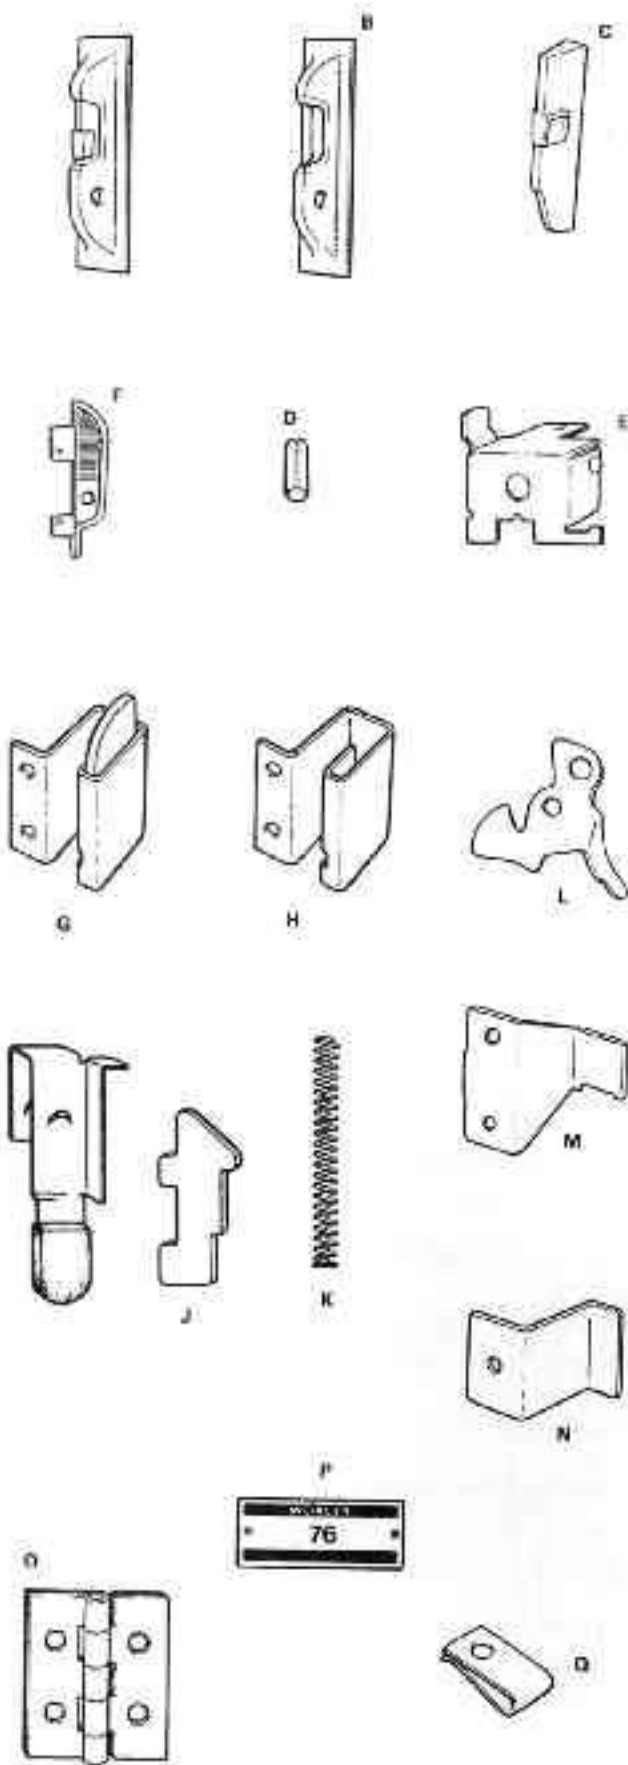

WORLEY PRODUCTS

Worley Products

- A. #80101 Automatic Locker Handle
- B. #80107 Handle Case ONLY
- C. #80105 Handle Slide ONLY
- D. #82001 Roll Pin for Handle
- E. #80111 Handle-Bumper Box Assembly
- F. #80113 1-Piece Handle
- G. #80301 Automatic Jamb Assembly
- H. #80303 Housing for Jamb
- I. #80305 Clip for Jamb
- J. #80307 (Steel) / #80308 (Nylon) Plunger for Jamb
- K. #81501 Coil Spring for Jamb
- L. #80501 Handle for Gravity Latch
- M. #80309 Jamb for Gravity Latch
- N. #80311 Door Stop for Gravity Latch
- O. #81101 Hinge
- P. #88001 Number Plate
- Q. #82005 Clip for Locking Channel

WORLEY Door & Frame and Body Parts are available — please see us for these. Replacement Lock Bars are also available.